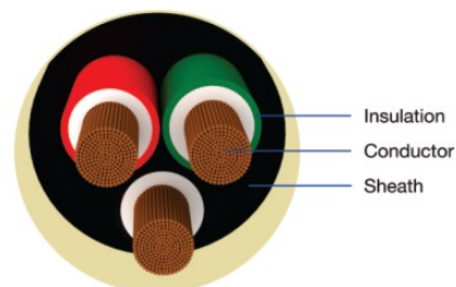

AN ISO 9001:2015 Certified Company TM

Gee METAL

WIRES & CABLES

Save Guard

GREEN Wire
ECO FRIENDLY

IS : 694

CM/L-8530031815

NO FLAME

LOW SMOKE

HIGHER OXYGEN
INDEX

LOW TEMPERATURE

Website : www.ambicacables.com

Multi Strand Single Core Unsheathed Flexible Calbes 1100 V.

Product Code	Conductor Size	Price Per 90 Mtr. Coil	Master Carton Packing
GMT 01	1.0 SQ.MM	940	24
GMT 02	1.5 SQ.MM	1404	20
GMT 03	2.0 SQ.MM	1748	12
GMT 04	2.5 SQ.MM	2222	12
GMT 05	4.0 SQ.MM	3348	10
GMT 06	6.0 SQ.MM	5084	-
GMT 07	10.0 SQ.MM	8498	-

*Project Packing available in 180 meters

Multi core round copper cables (90Meters)

Product Code	Conductor Size	2 Core Price	3 Core Price	4 Core Price
GMT 08	0.75 SQ.MM	1438.00	1980.00	2752.00
GMT 09	1.0 SQ.MM	1900.00	2680.00	3782.00
GMT 10	1.5 SQ.MM	2844.00	4084.00	5582.00
GMT 11	2.5 SQ.MM	4370.00	6284.00	8748.00
GMT 12	4.0 SQ.MM	6812.00	9740.00	13244.00
GMT 13	6.0 SQ.MM	10334.00	15284.00	20620.00

Xlpe Insulated Pvc Sheathed Core Flat (submersible Cables)

Product Code	Conductor Size	Rate Per Mtr.
GMT 14	1.5 SQ.MM	53
GMT 15	2.5 SQ.MM	83.66
GMT 16	4.0 SQ.MM	122.8
GMT 17	6.0 SQ.MM	185.3
GMT 18	10.0 SQ.MM	308