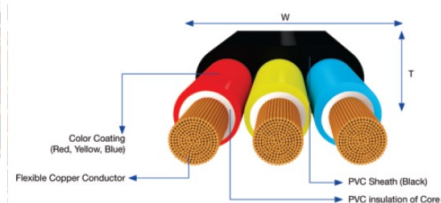

Xlpe Insulated Pvc Sheathed Core Flat (submersible Cables)

Product Code	Conductor Size	Rate Per Mtr.
GMT 14	1.5 SQ.MM	53
GMT 15	2.5 SQ.MM	83.66
GMT 16	4.0 SQ.MM	122.8
GMT 17	6.0 SQ.MM	185.3
GMT 18	10.0 SQ.MM	308

* Packing available in 500 meters Drum

* Packing available in 300 meters Coil

PVC Insulated Pvc Sheathed Core Flat (submersible Cables)

Product Code	Conductor Size	Rate Per Mtr.
GMT 19	1.5 SQ.MM	53.6
GMT 20	2.5 SQ.MM	83.5
GMT 21	4.0 SQ.MM	121.5
GMT 22	6.0 SQ.MM	183.4
GMT 23	10.0 SQ.MM	304.9

* Packing available in 500 meters Drum

* Packing available in 300 meters Coil

Pvc Insulated Pvc Sheathed Aluminium Twin Flat		
Product Code	Conductor Size	Price Per 90 Mtr. Coil
GMT 24	2.5 SQ.MM	1268
GMT 25	4.0 SQ.MM	1684
GMT 26	6.0 SQ.MM	2328
GMT 27	10.0 SQ.MM	3452
GMT 28	16.0 SQ.MM	4722